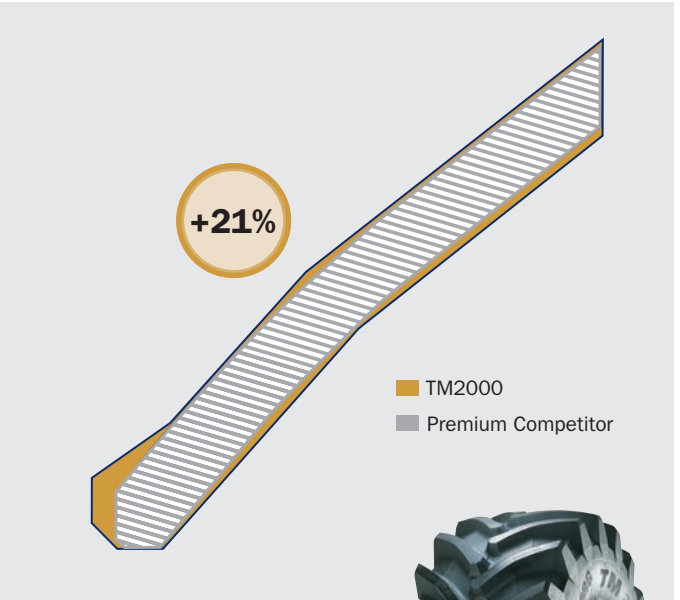

# TM2000

The latest radial tire generation for harvesting machines is the result of the most advanced technology and Trelleborg experience in agricultural tires.

High load capacity assured by a strong carcass and by a large lug width.

Robust radial construction for the maximum reliability in all working condition.

SIZE	Tread Pattern	SW mm	OD mm	SLR mm	RC mm	SRI	Rim	Permitted Rims	Type	Tube
<b>620/75R26</b> 166A8 (23.1R26)	<b>TM2000</b>	633	1590	716	4850	750	DW20B		TUBELESS	
<b>650/75R32</b> 172A8 (24.5R32)	<b>TM2000</b>	662	1817	805	5495	825	DW20B		TUBELESS	24.5-32
<b>710/75R32</b> 177A8	<b>TM2000</b>	735	1850	830	5595	875	DW23B		TUBELESS	30.5-32
<b>800/65R32</b> 178A8 (30.5LR32)	<b>TM2000</b>	800	1846	829	5595	875	DW27B	DW25B - DH27 - DW28B	TUBELESS	30.5-32
<b>900/60R32</b> 181A8	<b>TM2000</b>	890	1900	855	5765	925	DW30B	DW27B - DW28B	TUBELESS	30.5-32