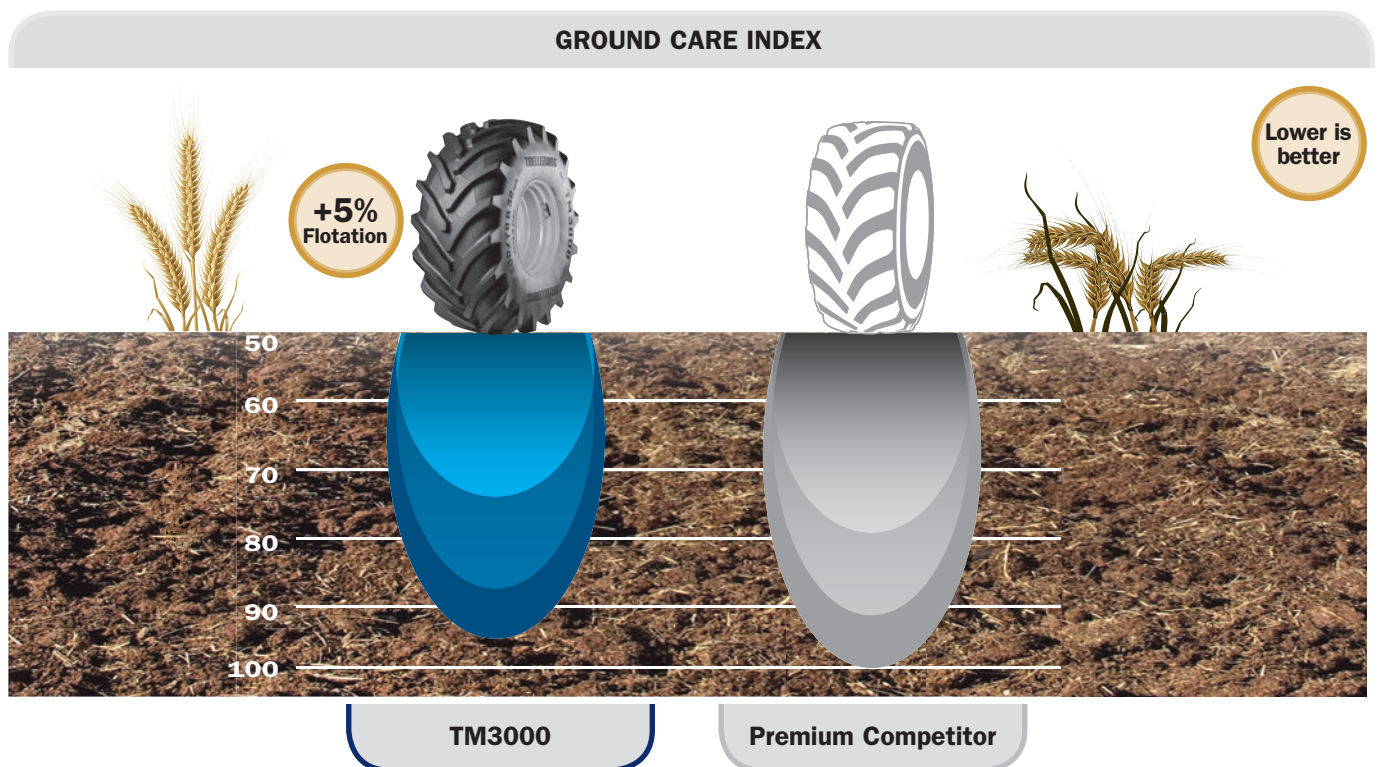

TM3000. Enrich your farming.

Download the App for free

Tire iBrochure

TM3000 The solution for sustainable farming.

The new TM3000, designed according to the **BLUE TIRE** Technology, is the Trelleborg's answer to the latest and future generations of harvesters and combine machines. A new tread pattern, along with the advanced carcass design, maximise the load capacity of the tire at low inflation pressure.

Sharp inclination of the lug to provide excellent stability on slopes

Increased lug base diameter to improve manoeuvrability and reduce stress in the shoulder area

Inter-lug terracing at the base of the lug to maximise the self-cleaning capability of the tire

Rounded shoulder profile to prevent stubble damage, results in high durability

Rounded lug base to support the tire during combine steering

Printed on
recycled paper

Extra wide footprint

The latest tests performed by Trelleborg show that the TM3000's footprint is up to 5% wider than its premium competitor.

The larger contact area of the TM3000 significantly reduces soil compaction. The wide footprint area provides better flotation

characteristics than competition, respecting the soil and preserve its organic life by minimising mechanical damage caused by compression.