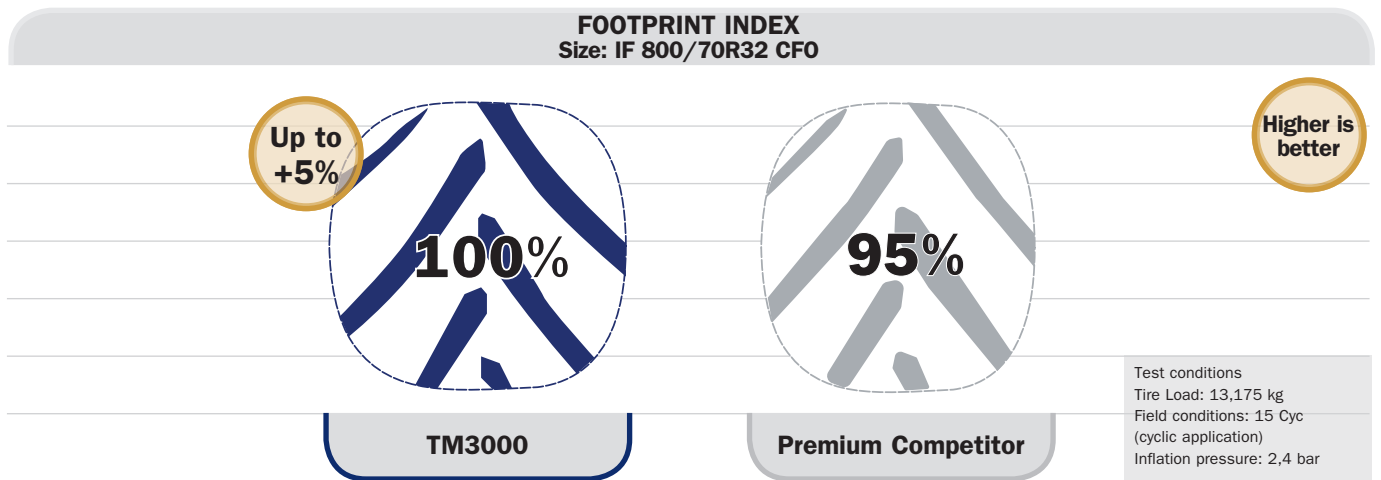

Sharp inclination of the lug to provide excellent stability on slopes

Increased lug base diameter to improve manoeuvrability and reduce stress in the shoulder area

Inter-lug terracing at the base of the lug to maximise the self-cleaning capability of the tire

Rounded shoulder profile to prevent stubble damage, results in high durability

Rounded lug base to support the tire during combine steering

Printed on
recycled paper

Extra wide footprint

The latest tests performed by Trelleborg show that the TM3000's footprint is up to 5% wider than its premium competitor.

The larger contact area of the TM3000 significantly reduces soil compaction. The wide footprint area provides better flotation

characteristics than competition, respecting the soil and preserve its organic life by minimising mechanical damage caused by compression.